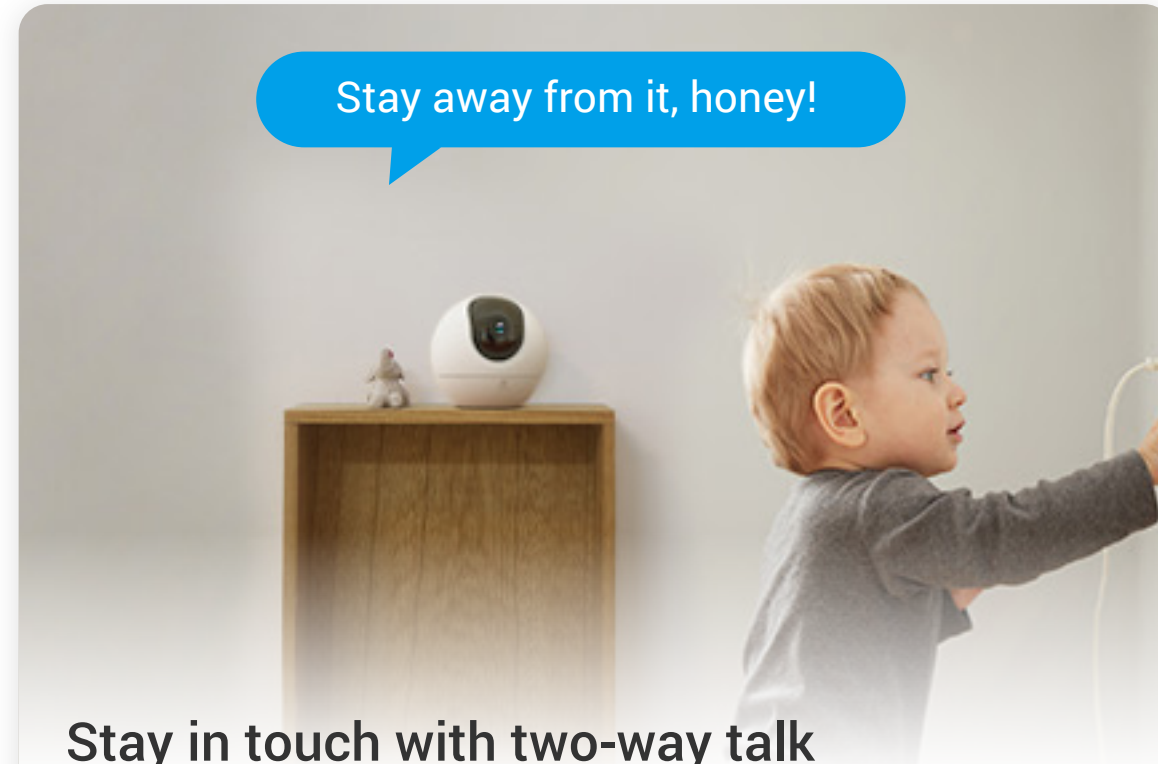

Safeguard your night in full color

Thanks to its starlight sensor, the C6c camera renders vivid and clear images even in the dark hours. You don't need to worry about blurred or overexposed visuals under low-light conditions.

Detect and follow people movements

The camera can smartly distinguish human shapes in particular. It also automatically locks on the detected person to capture the whole activity.

Stay in touch with two-way talk

You can easily engage in real-time conversations with your loved ones even from afar. The C6c provides high-quality two-way audio.

Get notified instantly

Upon motion detection, the C6c promptly sends alerts to your phone. You can check activity details and replay videos as you want.

Hands-free control

With integration to your voice assistants, you can pull up the video feed by simply saying "Alexa" or "Hey Google".¹

Dual video storage options

Capture and secure important moments or unforgettable memories on a large 512 GB microSD card, or by subscribing to the EZVIZ CloudPlay.²