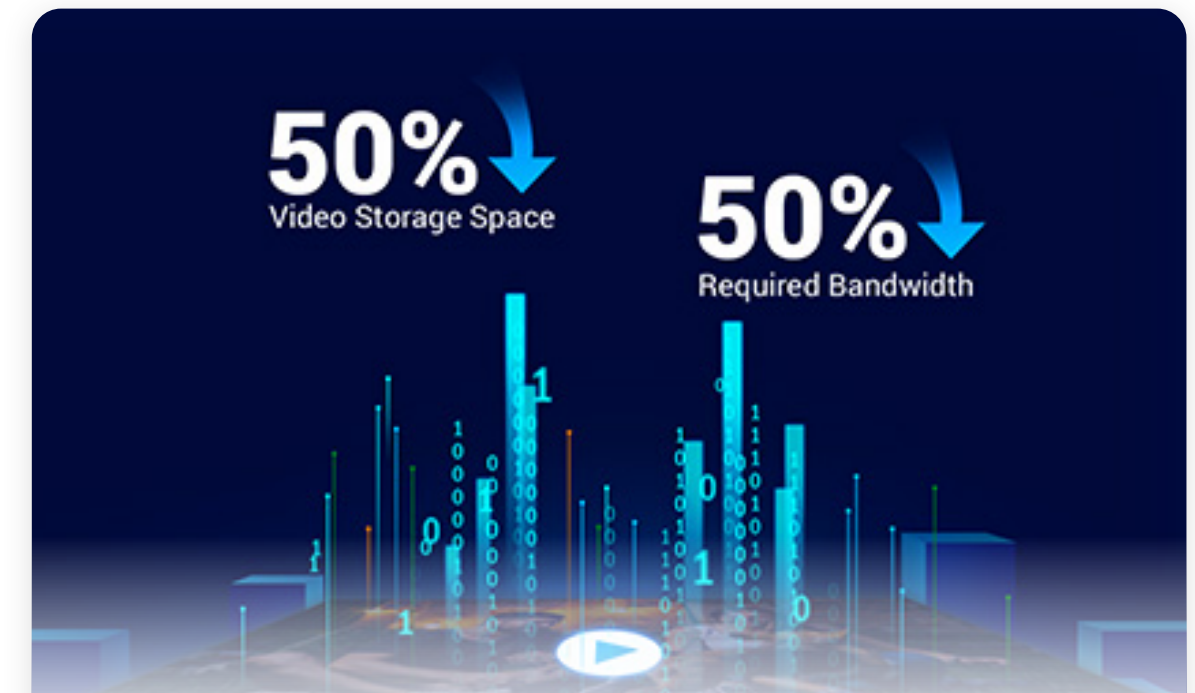

Detect and follow people movements

The camera can smartly distinguish human shapes in particular. It also automatically locks on the detected person to capture the whole activity.

Stay in touch with two-way talk

Hands-free control

With integration to your voice assistants, you can pull up the video feed by simply saying "Alexa" or "Hey Google".¹

Dual video storage options

Capture and secure important moments or unforgettable memories on a large 512 GB microSD card, or by subscribing to the EZVIZ CloudPlay.²