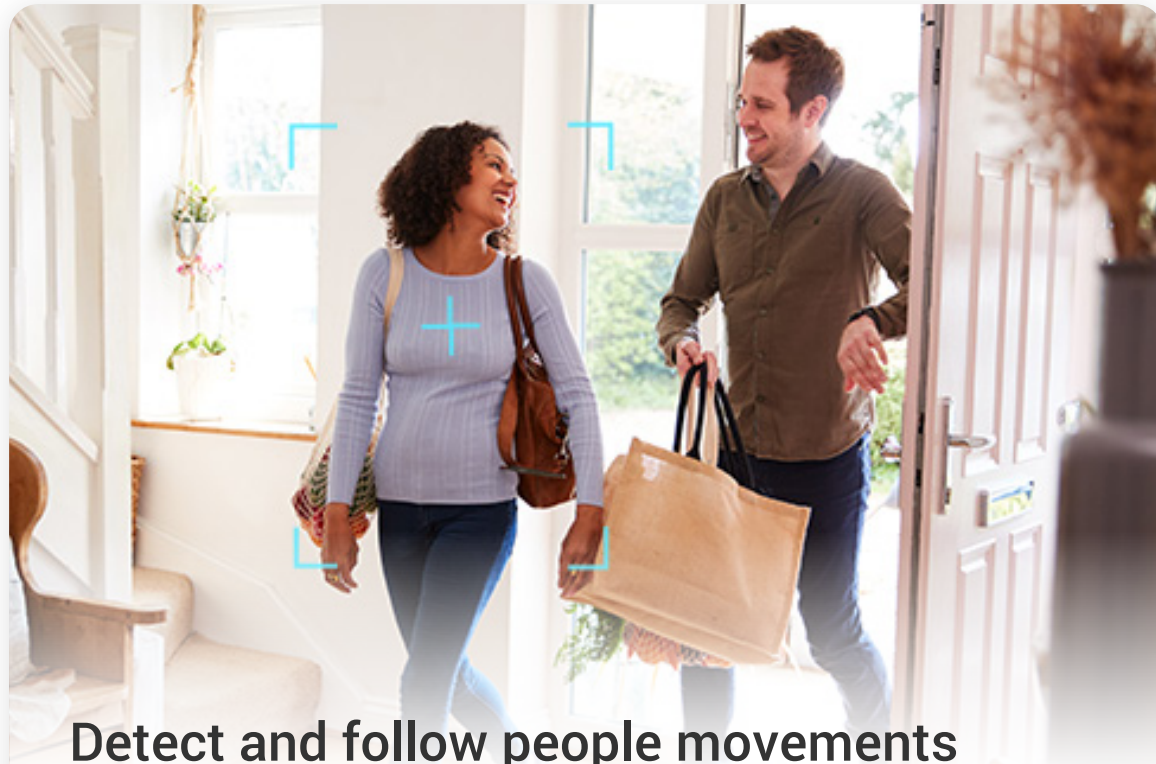

C6c **2K** Type-C

Smart Home Camera

Easy protection with elevated performance

Boasting a crisp 2K resolution, 360-degree rotational view, and color night vision, the C6c 2K effortlessly watches over a large room to provide protection as you need. Enhanced by AI-powered human shape detection and auto-tracking, it captures important indoor activities to keep you well informed. A blend of great versatility and advanced functionality, the C6c is your trusted choice for home security and family care.

Panoramic View

2K Resolution

Color Vision with Starlight Lens

AI-Powered Human Shape Detection

Auto-Tracking

Two-Way Talk

Privacy Shutter

Smart Integration with Google Assistant & Amazon¹

Detect and follow people movements

The camera can smartly distinguish human shapes in particular. It also automatically locks on the detected person to capture the whole activity.

Stay in touch with two-way talk

You can easily engage in real-time conversations with your loved ones even from afar. The C6c provides high-quality two-way audio.

Get notified instantly

Upon motion detection, the C6c promptly sends alerts to your phone. You can check activity details and replay videos as you want.